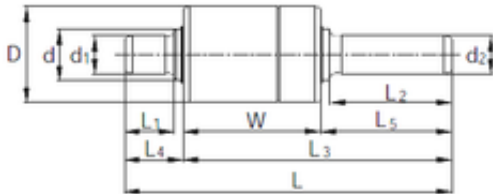

## KBC RW306202 Complex Bearings

Bearing No. RW306202

Outer Diameter	30 mm
D	30 mm
d	15.918 mm
L4	16.5 mm
L5	54.256 mm
L2	51.65 mm
L3	93.15 mm
d1	12 mm
d2	12 mm
L	109.65 mm
L1	14.2 mm
W	38.894 mm

RW306202 Bearing 2D drawings and 3D CAD models