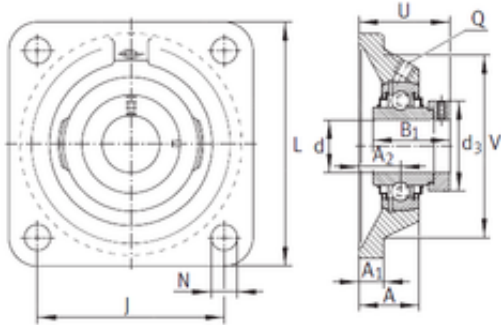

INA RCJ25-N-FA125 Bearing Units

Bearing No. RCJ25-N-FA125

Bore Diameter	25 mm
d	25 mm
V	74 mm
U	46 mm
Thread (Q)	Rp1/8
d3	37,5 mm
A	29 mm
A1	11 mm
B1	44,5 mm
J	70 mm
L	95 mm
N	11,5 mm
A2	19 mm
Weight	0,82 Kg
Basic dynamic load rating (C)	14 kN
Category	Bearings
Inventory	0.0
Manufacturer Name	SCHAEFFLER GROUP
Minimum Buy Quantity	N/A
Weight / Kilogram	0.82
Product Group	M06110

RCJ25-N-FA125 Bearing 2D drawings and 3D CAD models